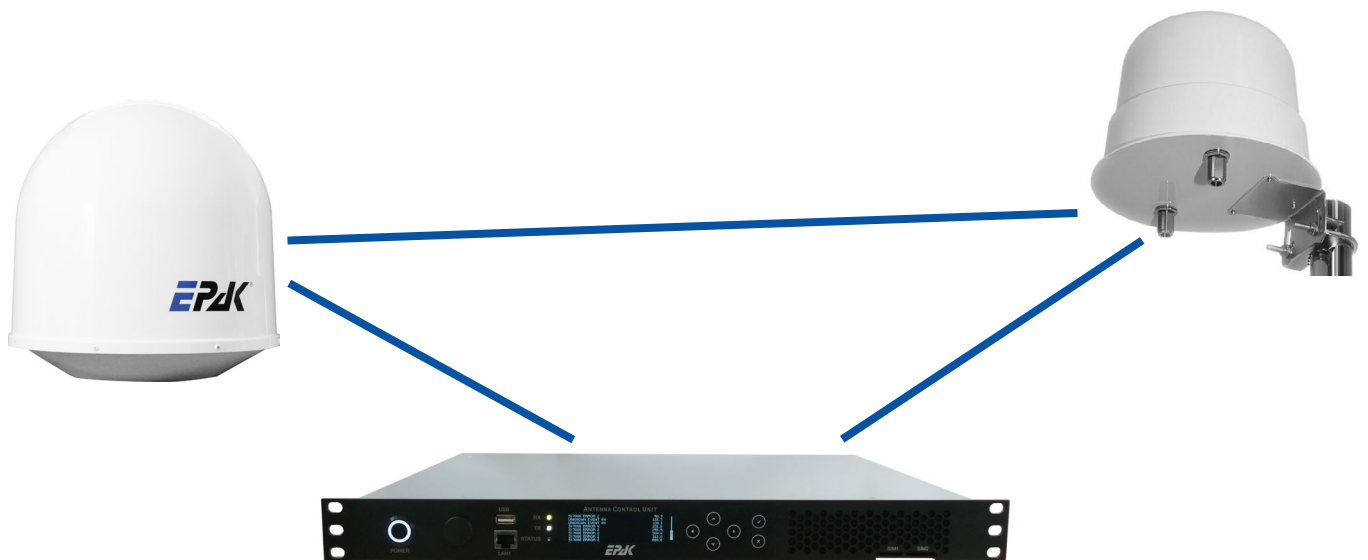

Coastal Internet

Switch from Satellite Internet to 3G/ 4G when approaching the coast

Plug & Play LTE Internet

4G / LTE internet modem integrated in antenna control unit

2 slots for data SIMs from multiple providers, offering best rates and performance per location

Customizable prioritization and fallback settings for automatic handover between satellite connection / 4G

Low-cost, high-speed connectivity which can be used up to 20 miles out from shore

Satellite coverage

Connection scheme (only for Pro Series)

Webinterface

Access via webinterface for registration of new SIM cards, prioritization and monitoring availability status.

1 - Enter phone number

2 - Enter pin

3 - Go online

Installation

Cable from ACU to LTE antenna

Coax cable with <18dB cable attenuation for best performance, with 1x SMA- and 1x N-Plug

- up to max 20 m: RG58 LSNH double shielded coax cable, 50 Ohm
- up to max 40 m: LMR240, Low-Loss coax cable with a copper core, 50 Ohm
- up to max 60 m: LMR400 or EcoFlex10