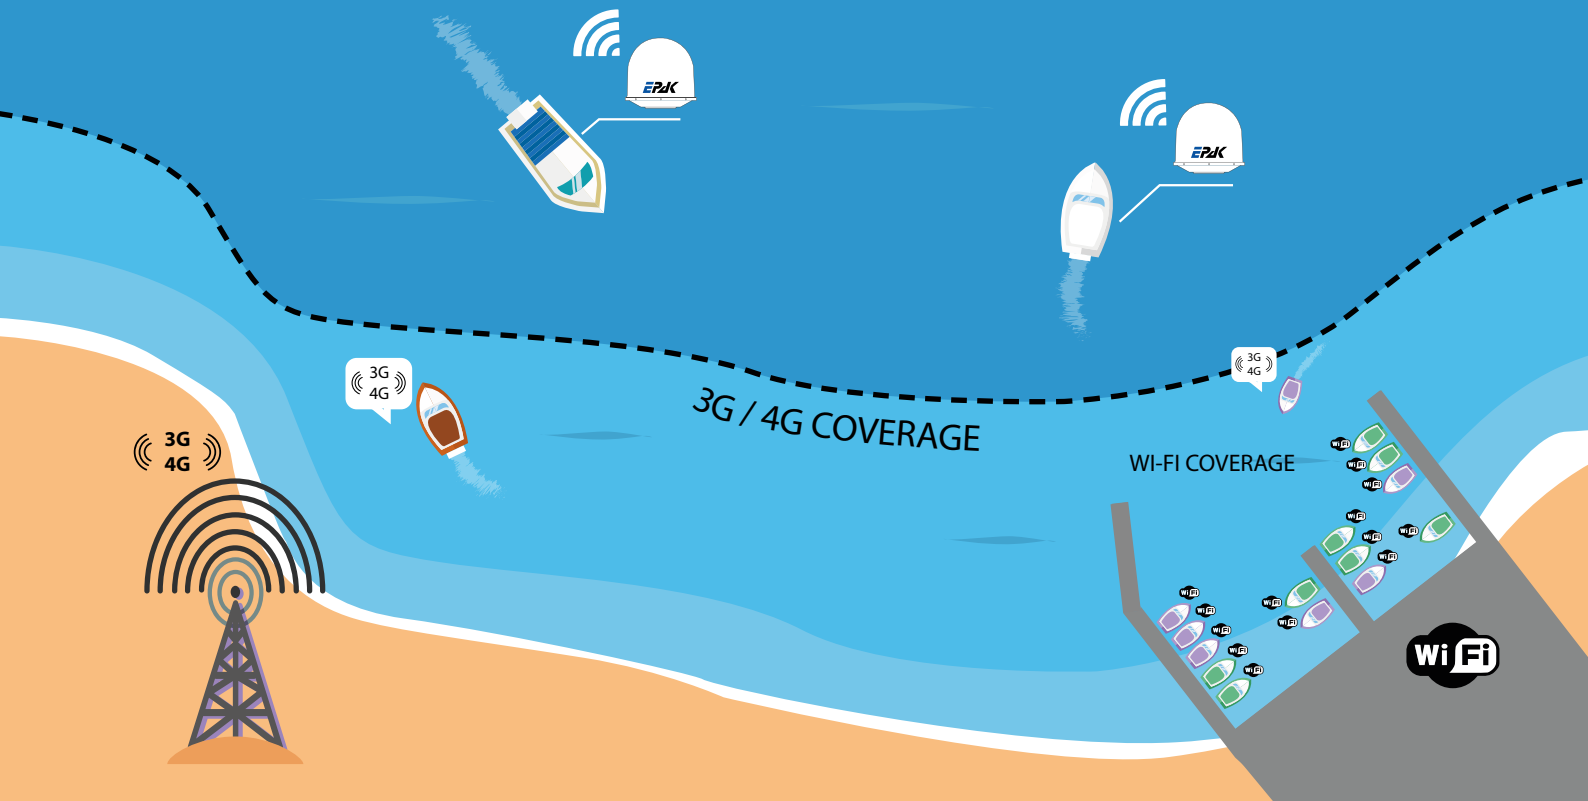

Coastal Internet

Switch from Satellite Internet to 3G/ 4G when approaching the coast

Plug & Play LTE Internet

4G / LTE internet modem integrated in antenna control unit

2 slots for data SIMs from multiple providers, offering best rates and performance per location

Customizable prioritization and fallback settings for automatic handover between satellite connection / 4G

Low-cost, high-speed connectivity which can be used up to 20 miles out from shore

Satellite coverage

Connection scheme (only for Pro Series)

Webinterface

Access via webinterface for registration of new SIM cards, prioritization and monitoring availability status.

1 - Enter phone number

2 - Enter pin

3 - Go online