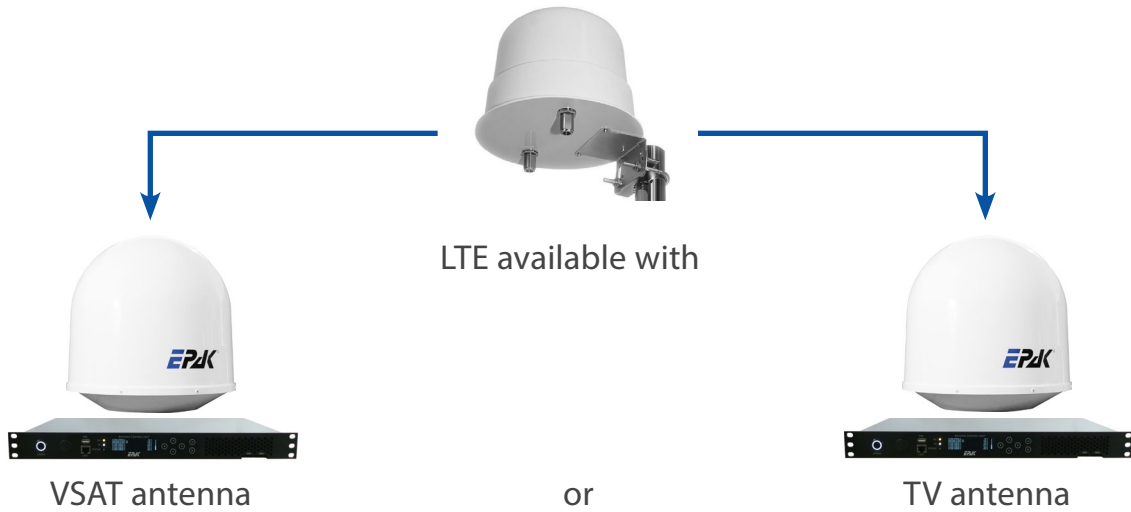

Coastal Internet

Switch from Satellite Internet to 3G/ 4G when approaching the coast

Plug & Play LTE Internet

4G / LTE internet modem integrated in antenna control unit

2 slots for data SIMs from multiple providers, offering best rates and performance per location

Connection scheme (only for Pro Series)

Webinterface

Access via webinterface for registration of new SIM cards, prioritization and monitoring availability status.

1 - Enter phone number

2 - Enter pin

3 - Go online

Installation

Cable from ACU to LTE antenna

Coax cable with <18dB cable attenuation for best performance, with 1x SMA- and 1x N-Plug

- up to max 20 m: RG58 LSNH double shielded coax cable, 50 Ohm
- up to max 40 m: LMR240, Low-Loss coax cable with a copper core, 50 Ohm
- up to max 60 m: LMR400 or EcoFlex10