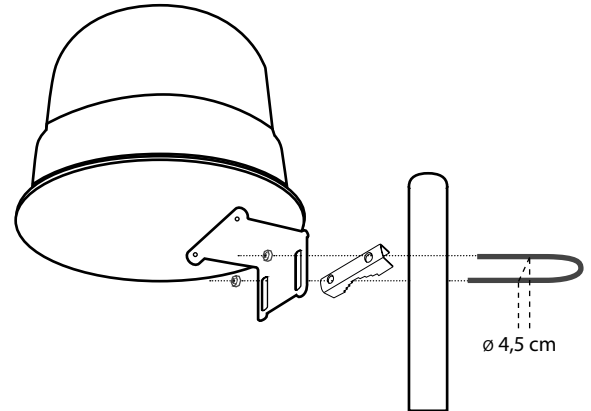

Installation

Cable from ACU to LTE antenna

Coax cable with <18dB cable attenuation for best performance, with 1x SMA- and 1x N-Plug

- up to max 20 m: RG58 LSNH double shielded coax cable, 50 Ohm
- up to max 40 m: LMR240, Low-Loss coax cable with a copper core, 50 Ohm
- up to max 60 m: LMR400 or EcoFlex10