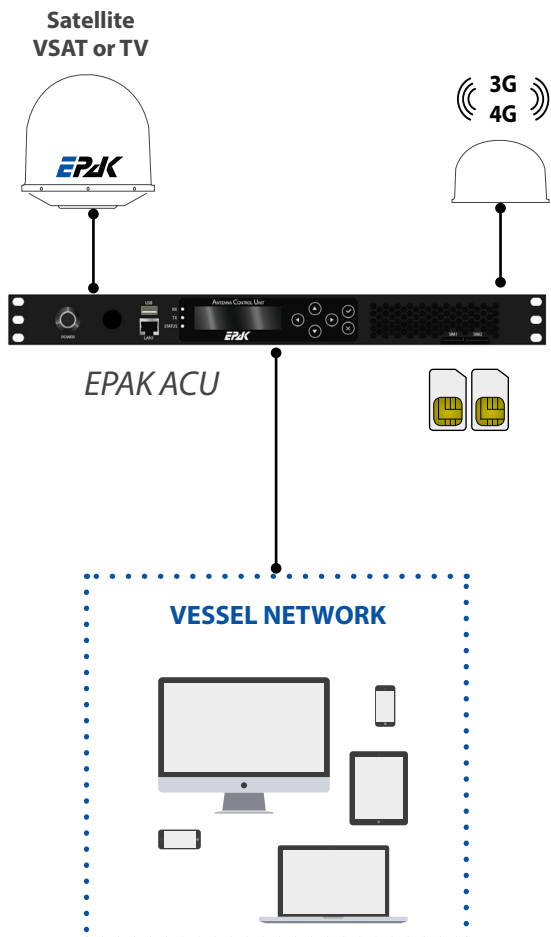

Coastal Internet

Switch from Satellite Internet to 3G/ 4G when approaching the coast

Plug & Play LTE Internet

4G / LTE internet modem integrated in antenna control unit

2 slots for data SIMs from multiple providers, offering best rates and performance per location

Customizable prioritization and fallback settings for automatic handover between satellite connection / 4G

Low-cost, high-speed connectivity which can be used up to 20 miles out from shore

Satellite coverage

Connection scheme (only for Pro Series)

Webinterface

Access via webinterface for registration of new SIM cards, prioritization and monitoring availability status.

1 - Enter phone number

2 - Enter pin

3 - Go online