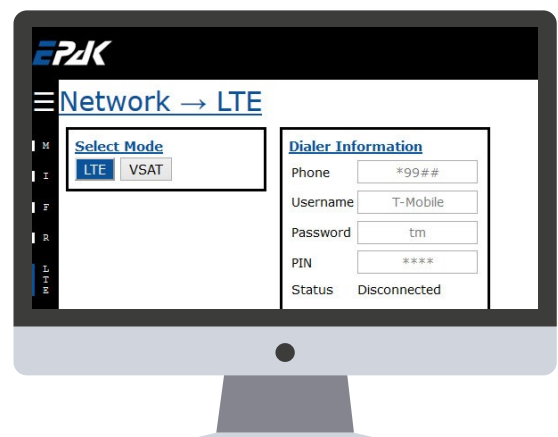

Customizable prioritization and fallback settings for automatic handover between satellite connection / 4G

Low-cost, high-speed connectivity which can be used up to 20 miles out from shore

Satellite coverage

Connection scheme (only for Pro Series)

Webinterface

Access via webinterface for registration of new SIM cards, prioritization and monitoring availability status.

1 - Enter phone number

2 - Enter pin

3 - Go online